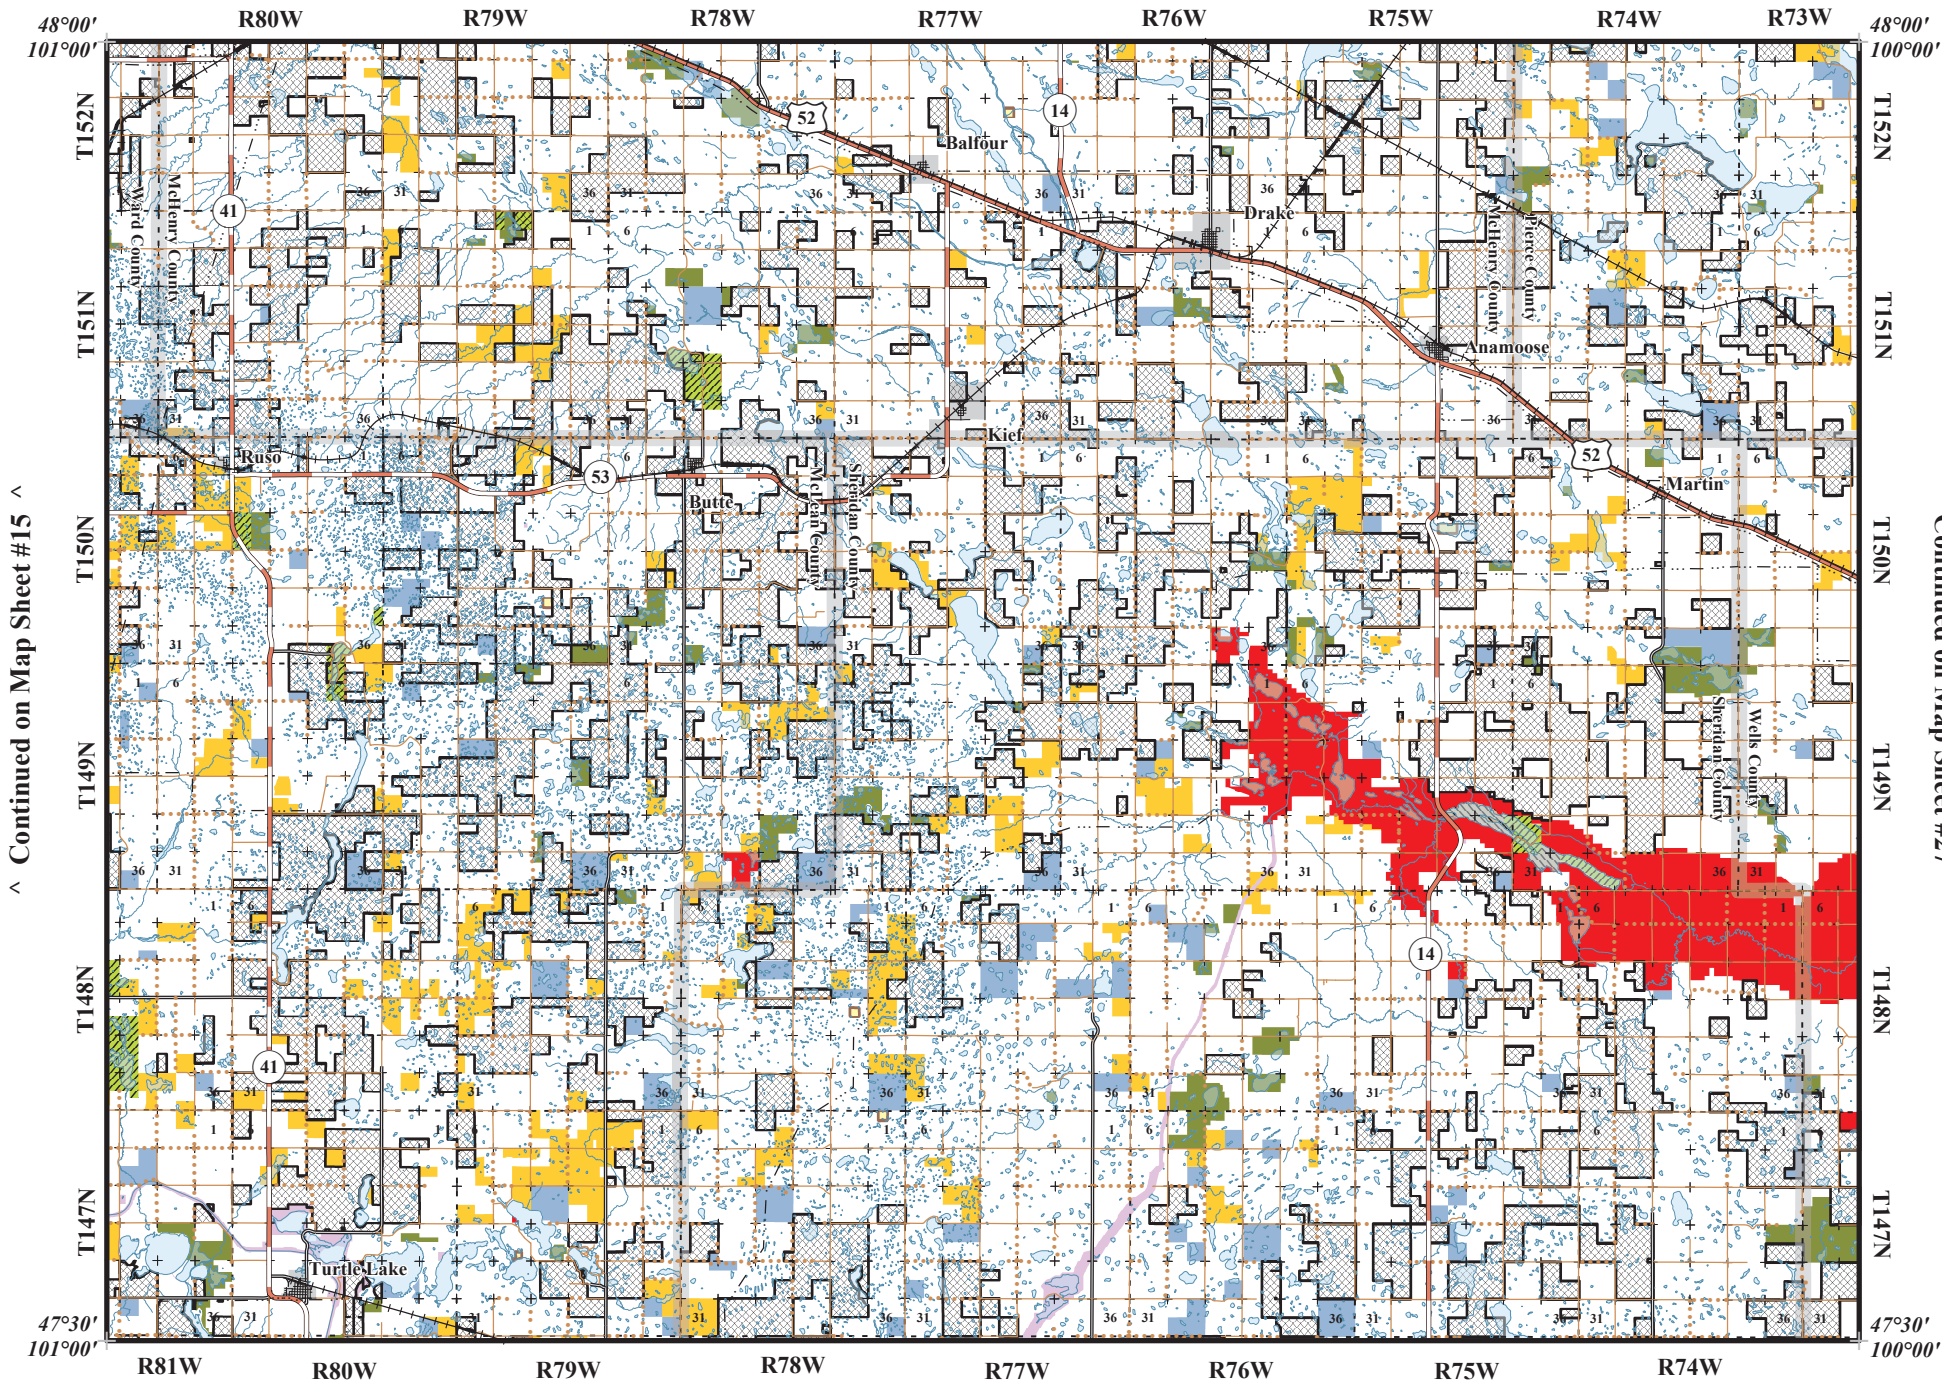

# Map Sheet 21

Scale 1:325,000  
1 inch represents 5.13 miles

AUG.2023 - JUL.2024

Continued on Map Sheet #15

Continued on Map Sheet #27