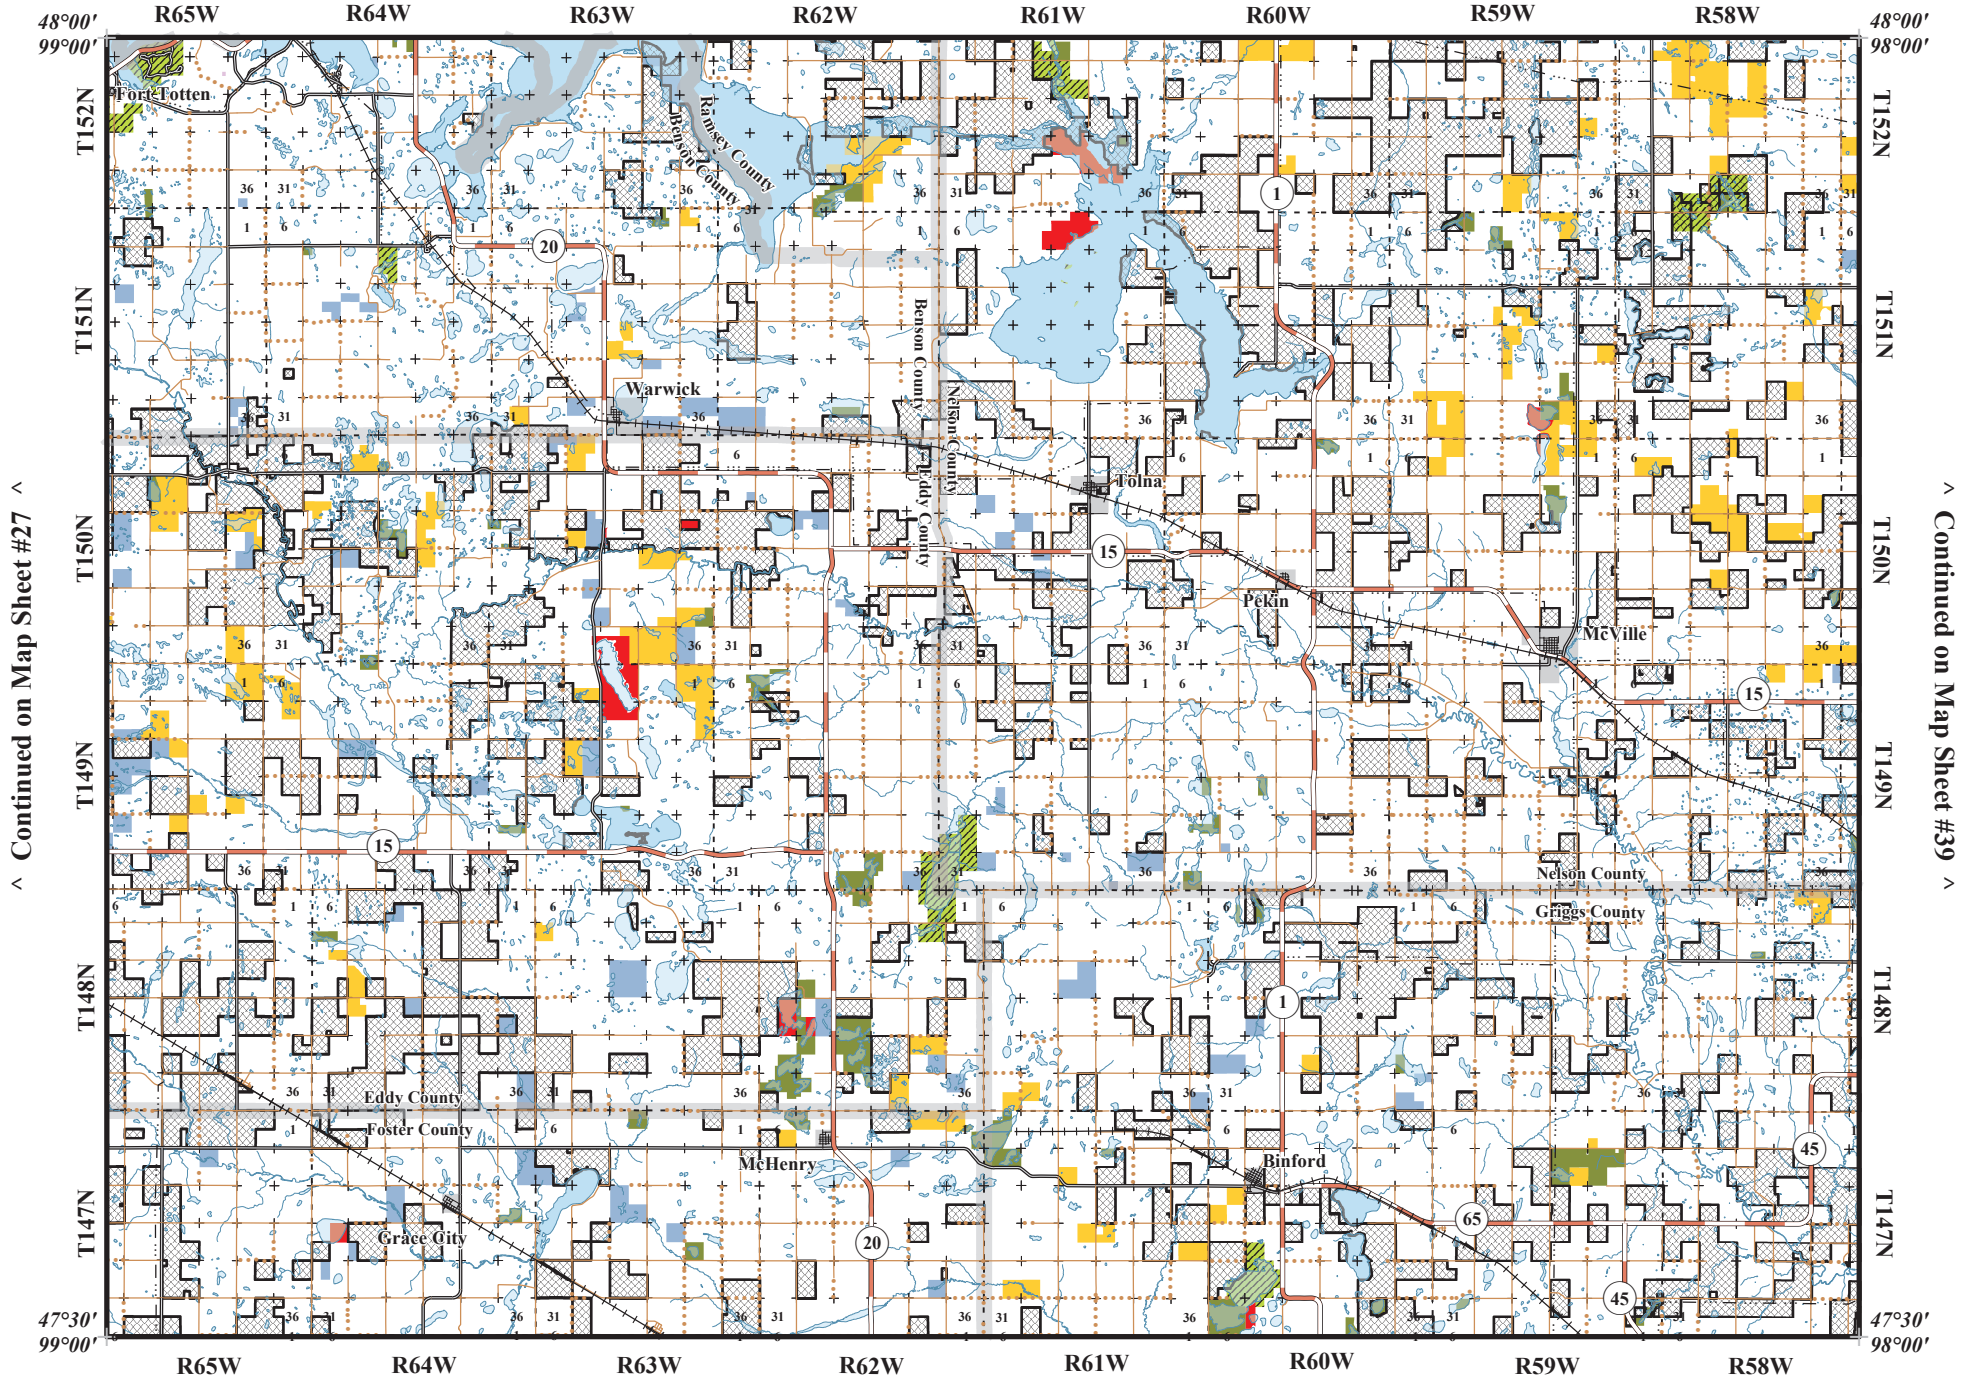

Map Sheet 33

Scale 1:325,000
1 inch represents 5.13 miles

AUG.2023 - JUL.2024

Continued on Map Sheet #27

Continued on Map Sheet #39