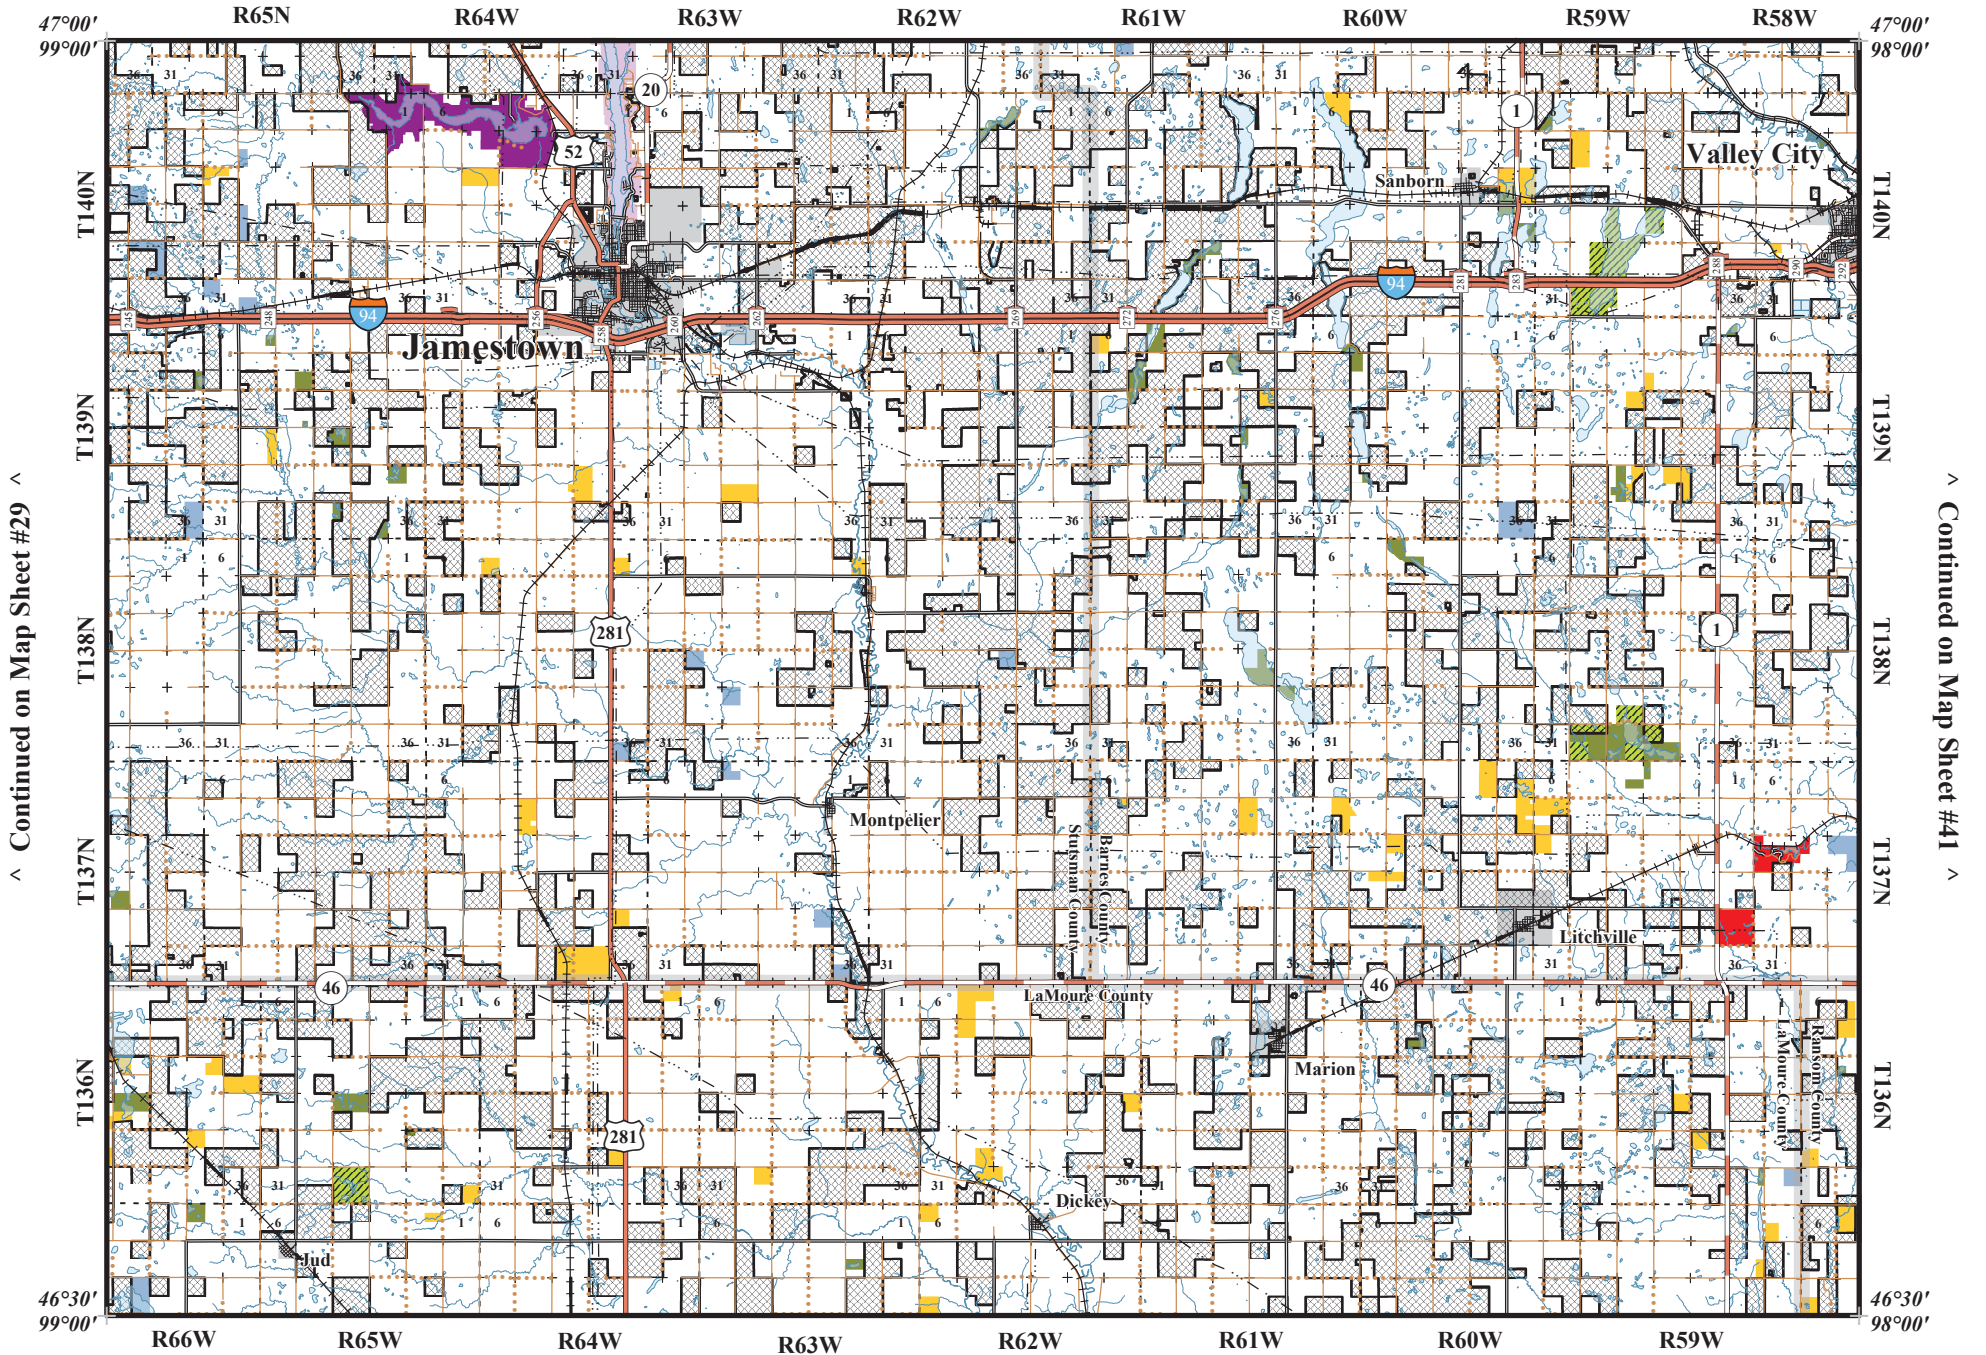

Map Sheet 35

Scale 1:325,000
1 inch represents 5.13 miles

AUG.2023 - JUL.2024

^ Continued on Map Sheet #29 ^

^ Continued on Map Sheet #41 ^