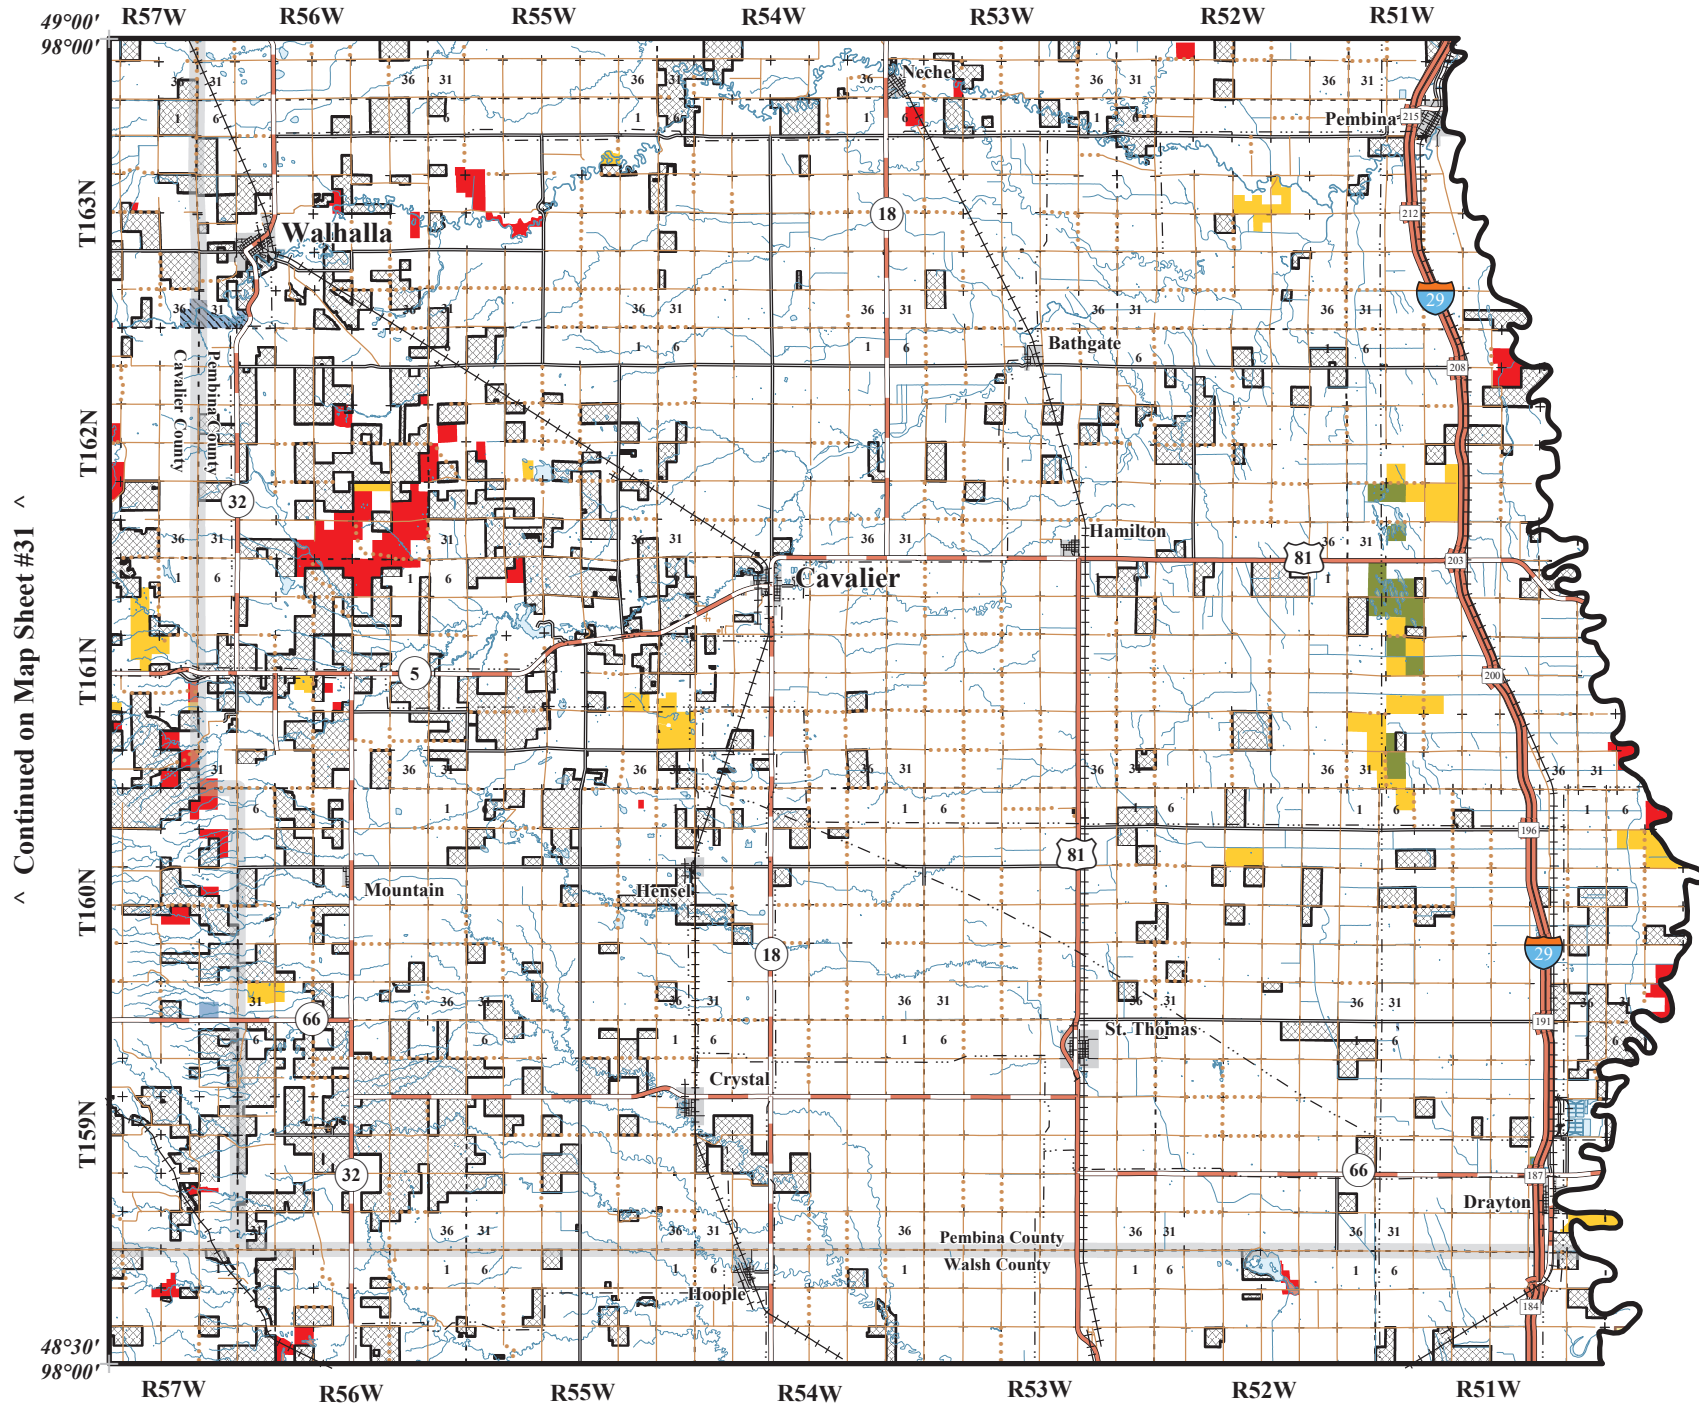

Map Sheet 37

Scale 1:325,000
1 inch represents 5.13 miles

AUG.2023 - JUL.2024

^ Continued on Map Sheet #31 ^