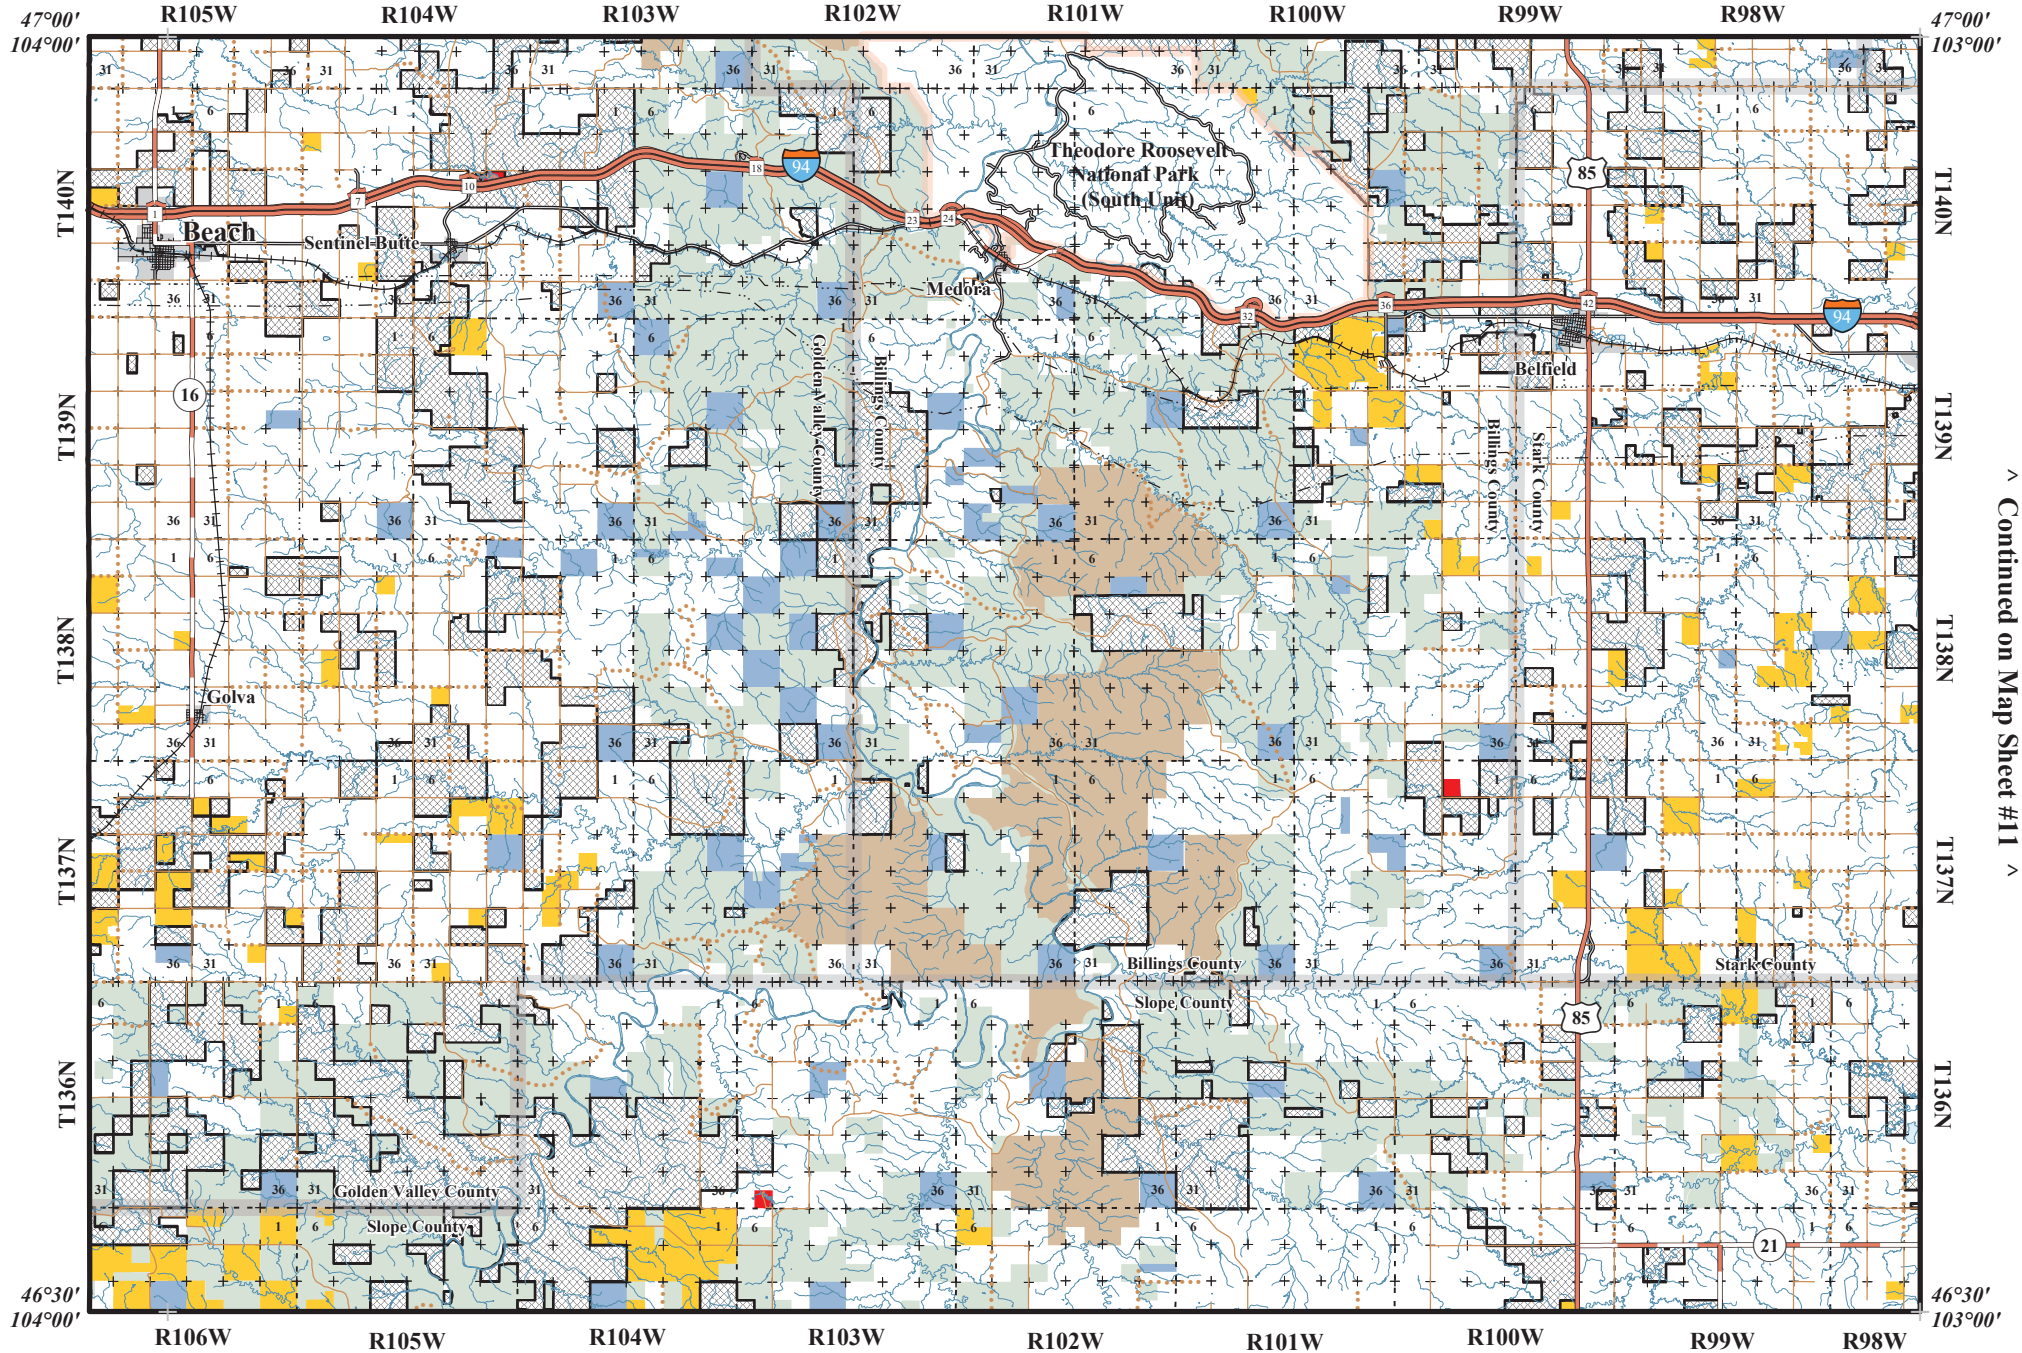

Map Sheet 5

Scale 1:325,000
1 inch represents 5.13 miles

AUG.2023 - JUL.2024

Continued on Map Sheet #11